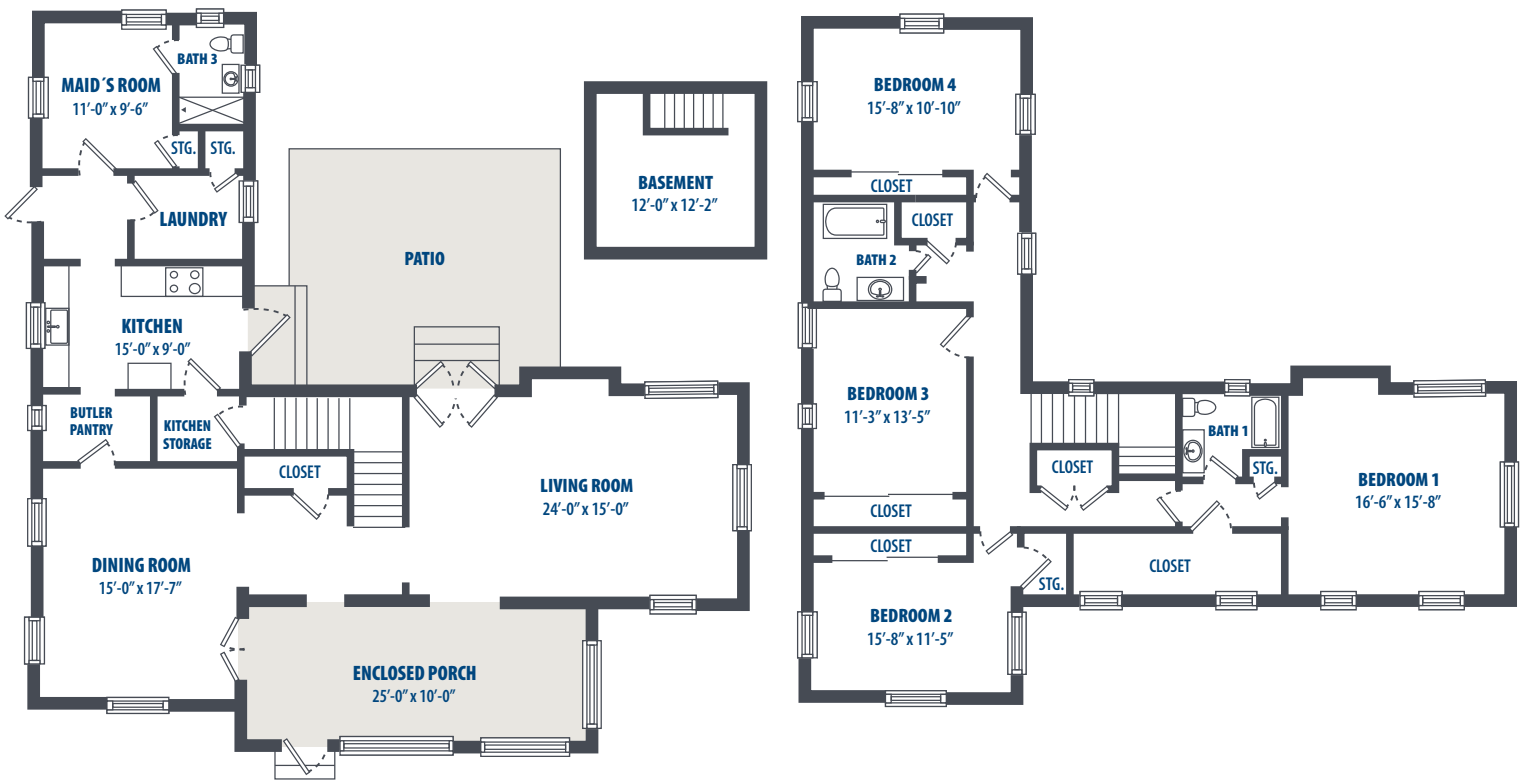

G2U (24F) - 5 BEDROOM

5 Bedroom | 3 Bath | 2775 Sq. Ft.*

CIRCLE

205 New B Street East | Universal City, TX 78148 | Phone: 830-483-9900

**All square footage is approximate.*